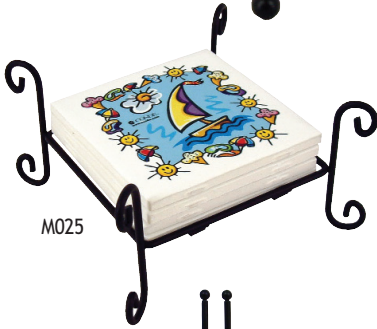

Rubber-Backed Placemats custom-designed placemats are even more exciting than the meal! Polyester with neoprene rubber backing.

Placemats	
PM181016	10"x16"x1/8" Placemat.
PM161016	10"x16"x1/16" Placemat.
Counter Mats	
MP039	24"x14"x1/16" Counter Mat.

Canvas Placemats provide a 12"x18" area to either decorate for children or to reproduce design elements found in a kitchen such as wallpaper, fabrics, and pictures. Heavy polyester canvas.

CPM1218C	12"x18" Placemat.

Rowmark® mugMATES™ feature a vibrant color-quality that catches your eye and a durable, washable, dry-erasable surface that stands up to drips and spills. High gloss surface laminated to a 1/8" rubber substrate with a thickness of .135".

MP62-0404	3.75"x3.75" mugMATES Coaster.

Rowmark® placeMATES™ provide a 16"x10" high gloss surface that reproduces photos with vibrant colors and incredible detail. Durable and washable surface laminated to a 1/8" rubber base with an overall thickness of .135".

MP62-1016	10"x16"x1/8" Placemat.

Beverage Insulators help keep your drinks cool... just add your own design for extra fun in the sun.

For Cans	
HUG2	12 oz. Foldable w/Slotted Bottom.
HUG8	16 oz. Foldable w/Slotted Bottom.
HUG9	24 oz. Foldable w/Slotted Bottom.
HUG4	12 oz. Wrap-around w/Velcro Closure.
HUG7	12 oz. Boot Slip-On.

For 12 Ounce Bottles	
HUG3	Sports Jersey Slip-On.
HUG5	Insulator w/Zipper.
HUG6	Insulator Slip-On.

For 600ml Aluminum Water Bottles	
MP024	Insulator Slip-On.

Miscellaneous	
MP038	Pint Ice Cream.
MP042	Coffee Cup Sleeve.
MP045	Wine Bottle Slip-On.